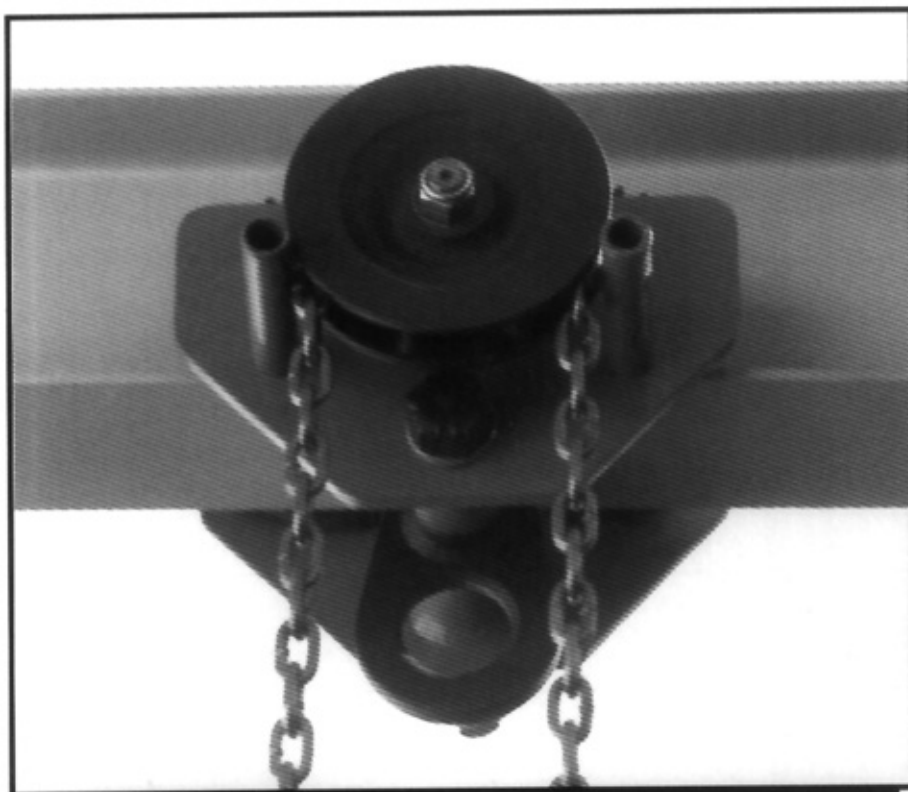

FASTLIFT CRAWLS - MK I

PLAIN

GEARED