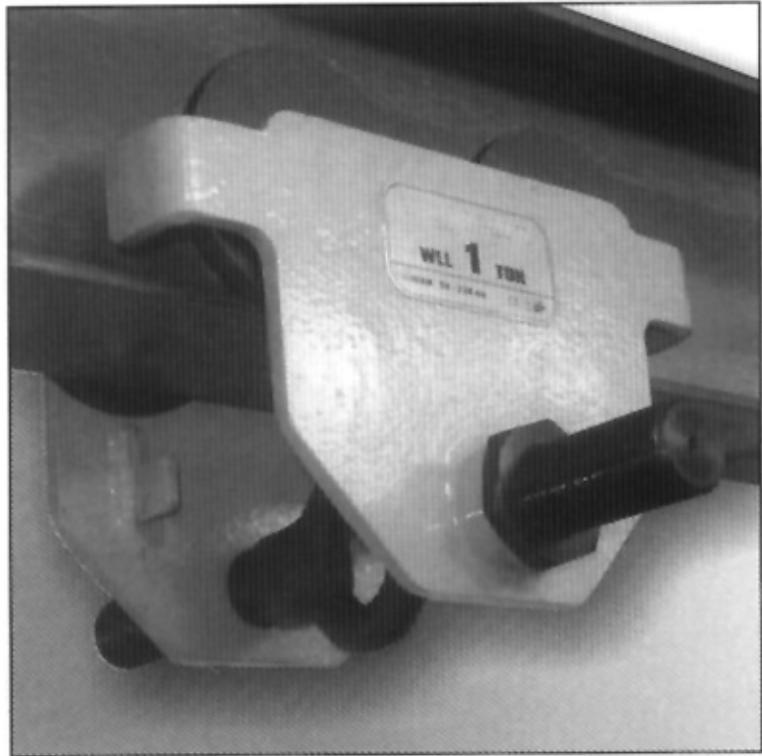

FASTLIFT CRAWLS MK - II

PLAIN

GEARED