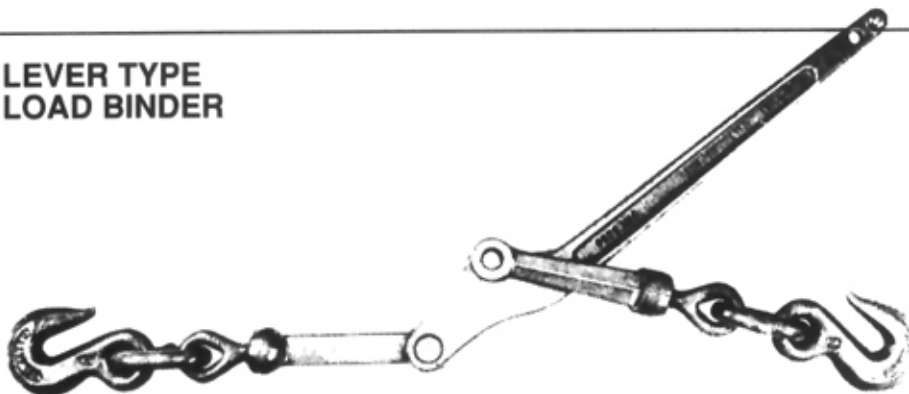

EASTLIFT LASHING EQUIPMENT

BINDER CHAIN

RATCHET TYPE
LOAD BINDER

LEVER TYPE
LOAD BINDER

GRAB HOOK

SLIP HOOK

TRUCK WINCH

LASHING TURNBUCKLE

WELD-ON

RATCHET TENSIONER
COMPLETE WITH STRAPPING