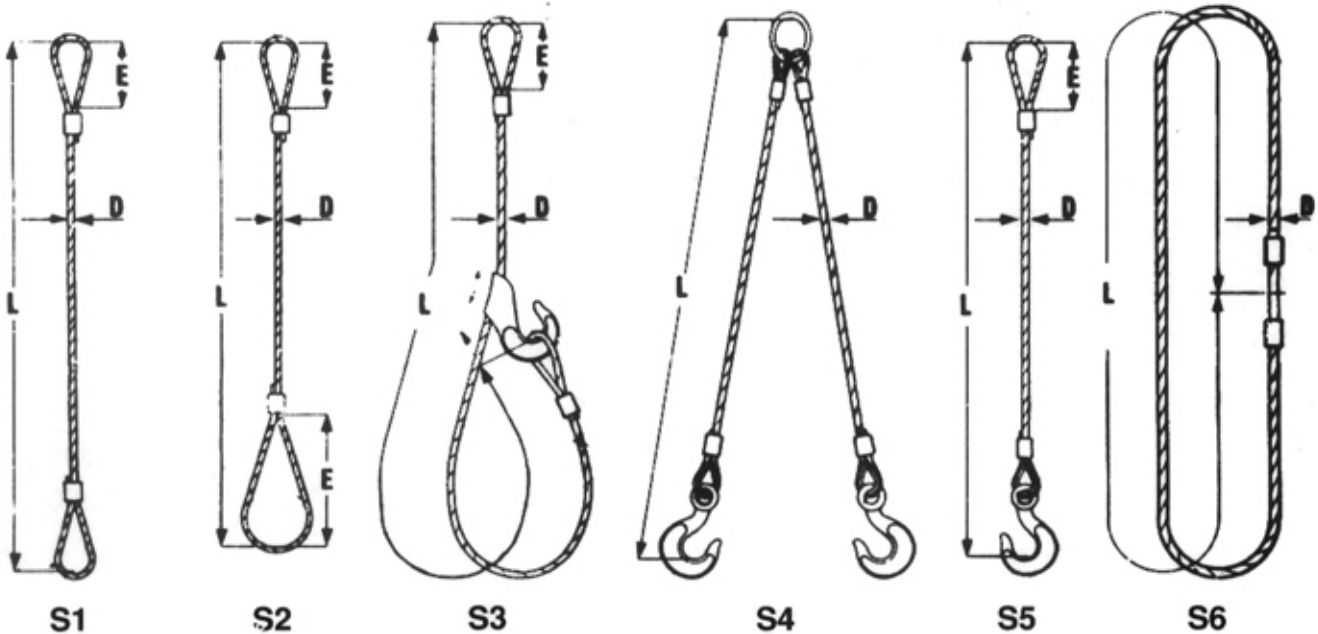

FASTLIFT WIRE ROPE SLINGS

Specify diameter and give sizes

required as shown by the letters

L - D - E

SLING SELECTION

- working load -
- end fittings e.g. hooks -
- eye sizes for soft (unthimbled) eyes -
- thimble dimensions for thimbled eyes -
- rope construction where not standard -